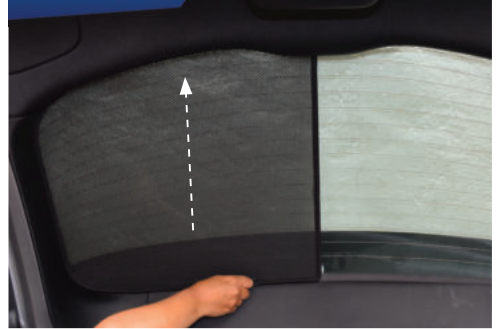

STEP #2 POSITION THE REAR SHADE