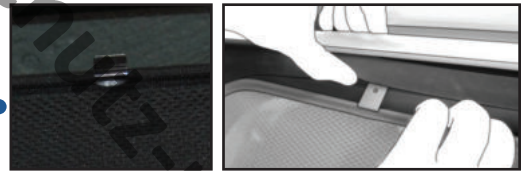

CL-M03 x 4

CL-M14 x 1

Side Shade Installation

JEEP CHEROKEE 5DR
JEE-CHER-5-C

COMPONENTS NEEDED:

STEP #1 ATTACH CLIPS ON SHADE EDGES

STEP #2 POSITION THE SIDE SHADE

STEP #3 INSERT CLIPS INSIDE WEATHERSTRIP