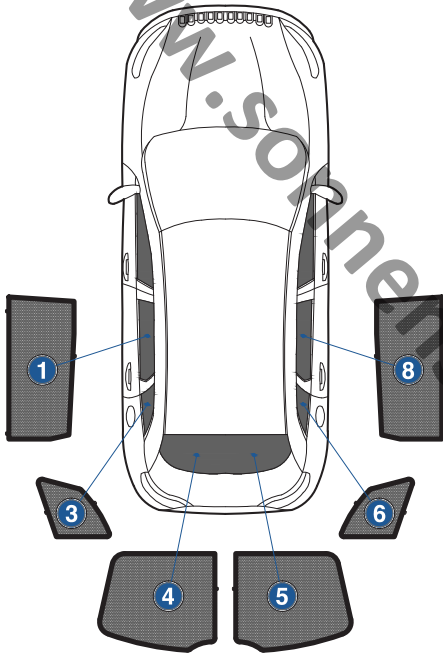

Installation Manual

JEEP CHEROKEE 5DR
JEE-CHER-5-C

COMPONENTS INCLUDED

SHADES

FIXING CLIPS

CL-M02 x 4

CL-M12 x 2

CL-M13 x 2

CL-M03 x 4

CL-M14 x 1

Side Shade Installation

JEEP CHEROKEE 5DR
JEE-CHER-5-C

COMPONENTS NEEDED:

STEP #1 ATTACH CLIPS ON SHADE EDGES

STEP #2 POSITION THE SIDE SHADE

STEP #3 INSERT CLIPS INSIDE WEATHERSTRIP