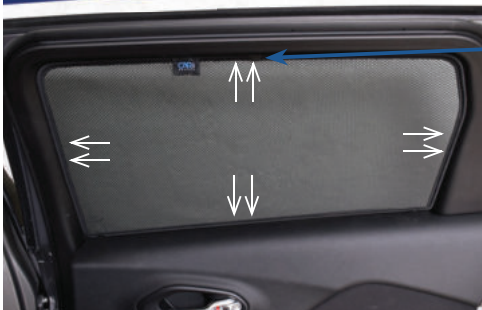

Installation Manual

JEEP CHEROKEE 5DR
JEE-CHER-5-C

COMPONENTS INCLUDED

SHADES

FIXING CLIPS

CL-M02 x 4

CL-M12 x 2

CL-M13 x 2

CL-M03 x 4

CL-M14 x 1

Side Shade Installation

JEEP CHEROKEE 5DR
JEE-CHER-5-C

COMPONENTS NEEDED:

STEP #1 ATTACH CLIPS ON SHADE EDGES

STEP #2 POSITION THE SIDE SHADE

STEP #3 INSERT CLIPS INSIDE WEATHERSTRIP

STEP #4 ENSURE SECURELY FITTED IN PLACE

pkw.de

Quarter Light Shade Installation

JEEP CHEROKEE 5DR
JEE-CHER-5-C

COMPONENTS NEEDED:

STEP #1

ATTACH CLIPS ON SHADE EDGES

STEP #2